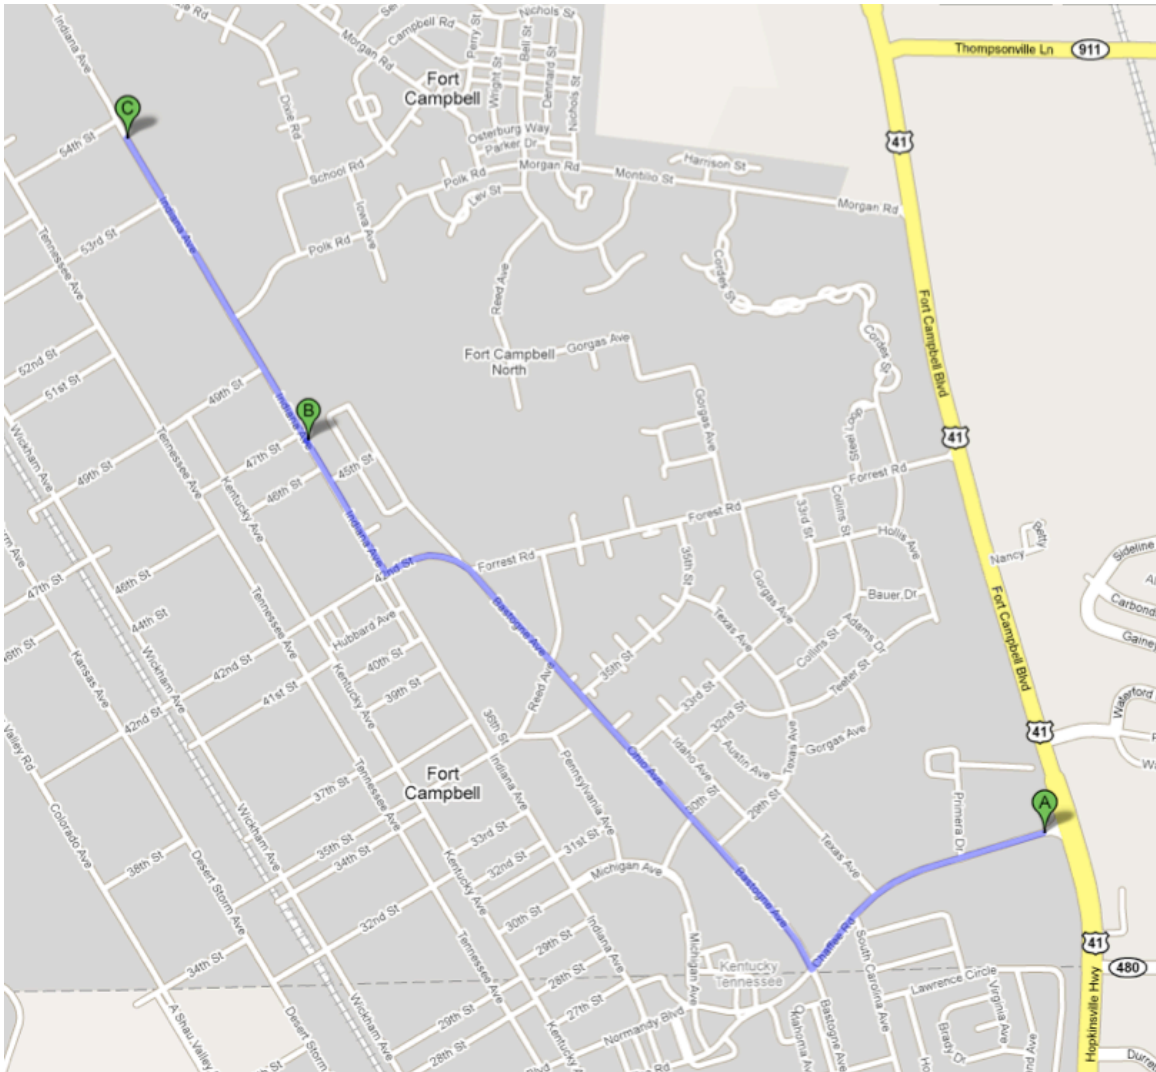

# Fort Campbell PWOC Directions

- A: Chaffee is GATE 4 (visitor center if a pass is needed).
- B: 3101 Indiana Ave is the RSO building for homeschoolers
- C: 54<sup>th</sup> and Indiana Ave is Memorial Chapel for PWOC & kids 6 months – 5 years

## Driving Directions:

1. Head west on Chaffee Rd toward Primera Dr - 0.5 mi
2. Turn right at Bastogne Ave - 1.0 mi
3. Continue on 42nd St - 0.2 mi
4. Turn right at Indiana Ave - 0.3 mi

Arrive at: 3101 Indiana Ave 

5. Head northwest on Indiana Ave toward 47th St - 0.6 mi

Arrive at: 54<sup>th</sup> & Indiana Ave 